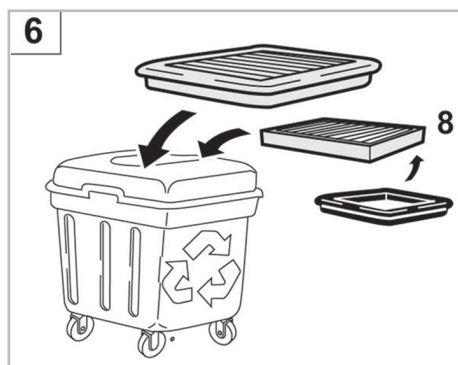

COMFORT

particle filter

698164

FH412

PA

WANT TO KNOW MORE?

www.valeo-techassist.com

FOR VOLKSWAGEN PASSAT A/C+/- (10/96 > 09/00)