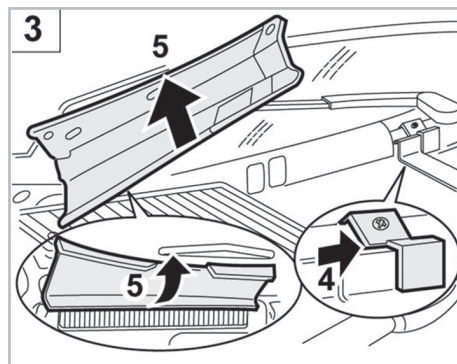

COMFORT

particle filter

698164

FH412

PA

WANT TO KNOW MORE?

www.valeo-techassist.com

FOR VOLKSWAGEN PASSAT A/C+/- (10/96 > 09/00)