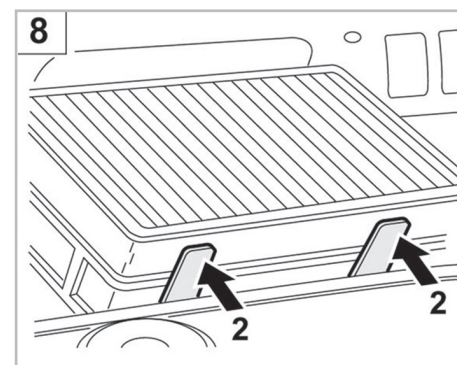

COMFORT

particle filter

698164

FH412

PA

WANT TO KNOW MORE?

www.valeo-techassist.com

FOR VOLKSWAGEN PASSAT A/C+/- (10/96 > 09/00)