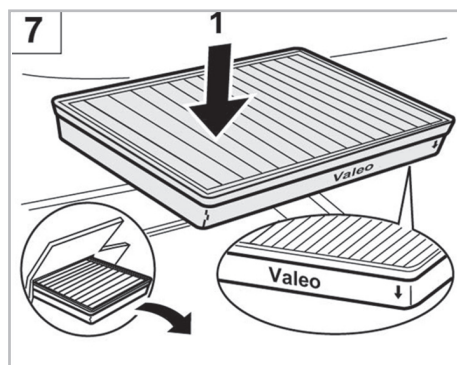

COMFORT

particle filter

698164

FH412

PA

WANT TO KNOW MORE?

www.valeo-techassist.com

FOR VOLKSWAGEN PASSAT A/C+/- (10/96 > 09/00)