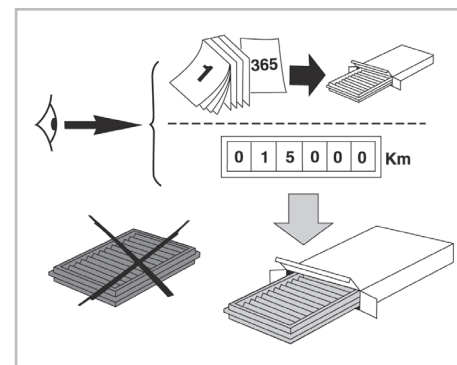

COMFORT

particle filter

698164

FH412

PA

WANT TO KNOW MORE?

www.valeo-techassist.com

FOR VOLKSWAGEN PASSAT A/C+/- (10/96 > 09/00)