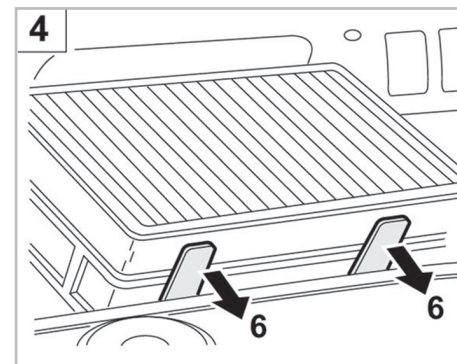

COMFORT

particle filter

698164

FH412

PA

WANT TO KNOW MORE?

www.valeo-techassist.com

FOR VOLKSWAGEN PASSAT A/C+/- (10/96 > 09/00)